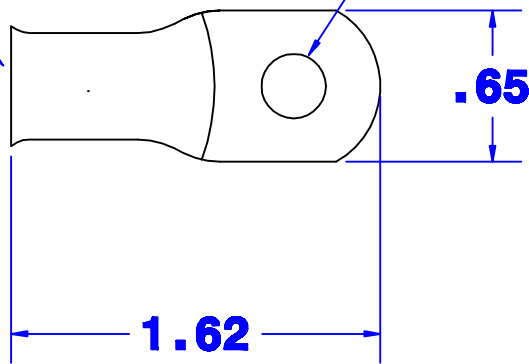

**ID sized for
2 ga cable**

Hole for 3/8" stud

Property of		TITLE 2 ga MAX LUG	
QUICK CABLE		straight 3/8" stud	
3700 Quick Dr. Frankville WI		PART #	
		105078	
Material & Treatment		Drawing #	REV
100% Copper		105078-INFO	
		Sheet 1	of 1

			Drawn By	Date	Checked By	Scale
			Jim H	7/11/03	Paul	None
Tolerances, unless otherwise noted						
All dimensions are ref only						
Rev	Date	By	Description			