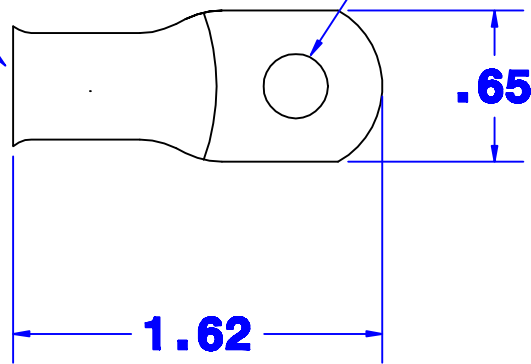

**ID sized for
2 ga cable**

Hole for 5/16" stud

Property of		TITLE 2 ga MAX LUG	
QUICK CABLE		straight 5/16" stud	
3700 Quick Dr. Frankville WI		PART #	
		105077	
Material & Treatment		Drawing #	REV
100% Copper		105077-INFO	
		Sheet 1	of 1

			Drawn By	Date	Checked By	Scale
			Jim H	7/11/03	Paul	None
Tolerances, unless otherwise noted						
All dimensions are ref only						
Rev	Date	By	Description			