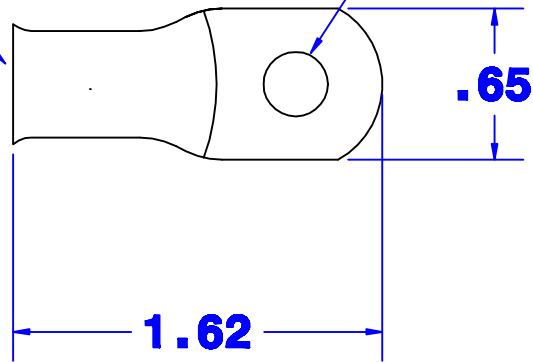

**ID sized for
2 ga cable**

Hole for 1/4" stud

Property of <i>QUICK CABLE</i>		TITLE 2 ga MAX LUG straight 1/4" stud	
3700 Quick Dr. Frankville WI		PART # 105076	
Material & Treatment 100% Copper		Drawing # 105076-INFO	REV
		Sheet 1 of 1	

			Drawn By Jim H	Date 7/11/03	Checked By Paul	Scale None
			Tolerances, unless otherwise noted All dimensions are ref only			
Rev	Date	By	Description			