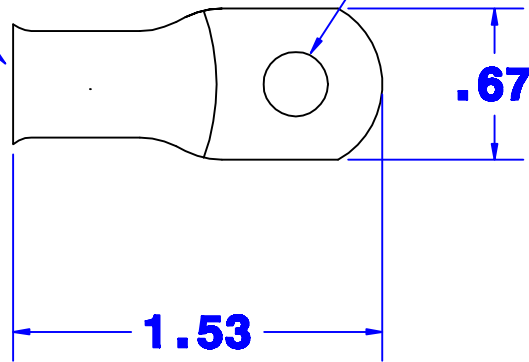

**ID sized for
4 ga cable**

Hole for 1/2" stud

Property of		TITLE 4 ga MAX LUG	
QUICK CABLE		straight 1/2 stud	
3700 Quick Dr. Frankville WI		PART #	
		105059	
Material & Treatment		Drawing #	REV
100% Copper		105059-INFO	
		Sheet 1	of 1

			Drawn By	Date	Checked By	Scale
			Jim H	7/11/03	Paul	None
Tolerances, unless otherwise noted						
All dimensions are ref only						
Rev	Date	By	Description			