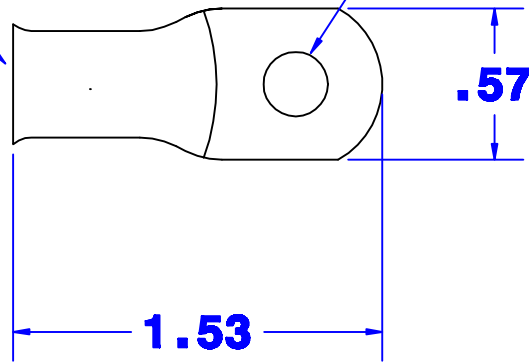

**ID sized for
4 ga cable**

Hole for 3/8" stud

Property of QUICK CABLE		TITLE 4 ga MAX LUG straight 3/8 stud	
3700 Quick Dr. Frankville WI		PART # 105058	
Material & Treatment 100% Copper		Drawing # 105058-INFO	REV
		Sheet 1 of 1	

			Drawn By Jim H	Date 7/11/03	Checked By Paul	Scale None
			Tolerances, unless otherwise noted All dimensions are ref only			
Rev	Date	By	Description			