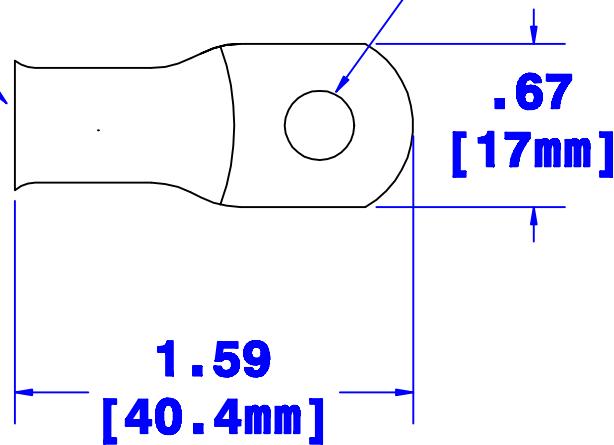

**ID sized for
6 ga [13mm²]
cable**

Hole for 1/2" [M12] stud

Rev	Date	By	Description

Drawn By Paul	Date 7/11/03	Checked By Jim H	Scale None
Tolerances, unless otherwise noted			
All dimensions are ref only			

Property of QUICK CABLE 3700 Quick Dr. Frankville WI		TITLE 6 ga [13mm ²] MAX LUG 1/2 [M12] stud	
		PART # 105039	
Material & Treatment 100% Copper		Drawing # 105039-INFO	REV
		Sheet 1	of 1