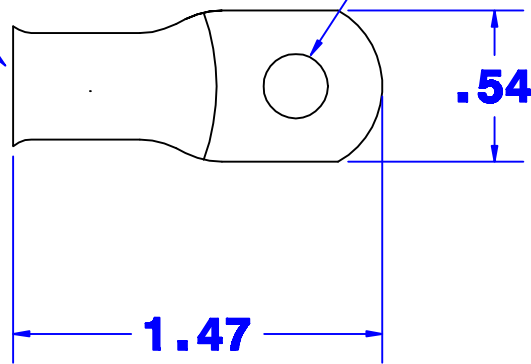

**ID sized for
6 ga cable**

Hole for 3/8" stud

Property of		TITLE 6 ga MAX LUG	
QUICK CABLE		straight 3/8 stud	
3700 Quick Dr. Frankville WI		PART #	
		105038	
Material & Treatment		Drawing #	REV
100% Copper		105038-INFO	
		Sheet 1	of 1

			Drawn By	Date	Checked By	Scale
			Paul	7/11/03	Jim H	None
Tolerances, unless otherwise noted						
All dimensions are ref only						
Rev	Date	By	Description			