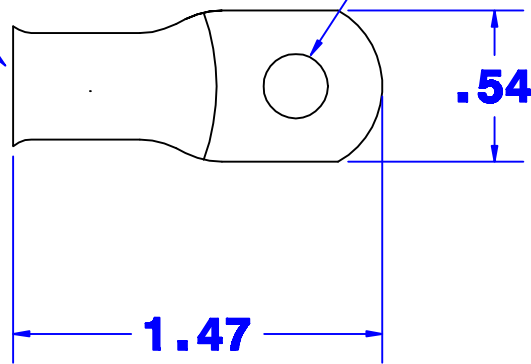

**ID sized for
6 ga cable**

Hole for 5/16" stud

Property of QUICK CABLE		TITLE 6 ga MAX LUG straight 5/16 stud	
3700 Quick Dr. Frankville WI		PART # 105037	
Material & Treatment 100% Copper		Drawing # 105037-INFO	REV
		Sheet 1 of 1	

			Drawn By Paul	Date 7/11/03	Checked By Jim H	Scale None
			Tolerances, unless otherwise noted All dimensions are ref only			
Rev	Date	By	Description			