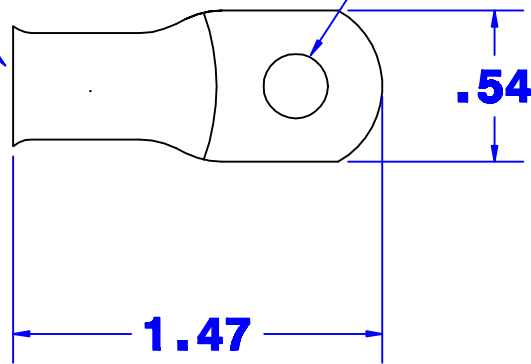

**ID sized for
6 ga cable**

Hole for 1/4" stud

Property of QUICK CABLE		TITLE 6ga MAX LUG straight 1/4" stud	
3700 Quick Dr. Frankville WI		PART # 105036	
Material & Treatment 100% Copper		Drawing # 105036-INFO	REV
		Sheet 1 of 1	

			Drawn By Paul	Date 7/11/03	Checked By Jim H	Scale None
			Tolerances, unless otherwise noted All dimensions are ref only			
Rev	Date	By	Description			