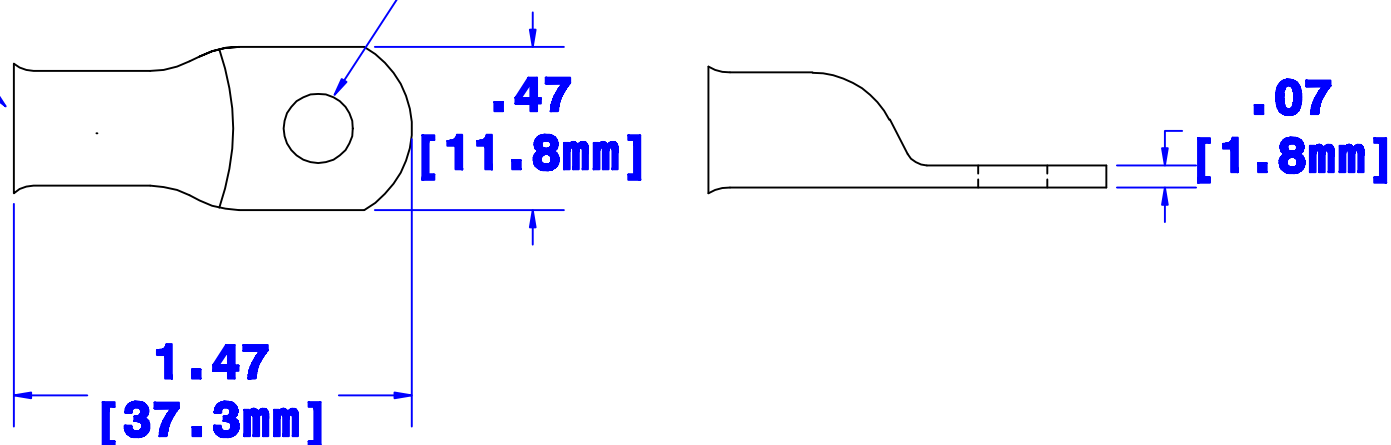

ID sized for
6 ga [13mm²]
cable

Hole for #10 [M5] stud

Property of <i>QUICK CABLE</i> 3700 Quick Dr. Frankville WI		TITLE 6 ga [13mm ²] MAX LUG #10 [M5] stud	
		PART # 105035	
Material & Treatment 100% Copper		Drawing # 105035-INFO	REV
		Sheet 1 or 1	

Rev	Date	By	Description		

Drawn By
 Paul

Date
 7/11/03

Checked By
 Jim H

Scale
 None

Tolerances, unless otherwise noted
All dimensions are ref only