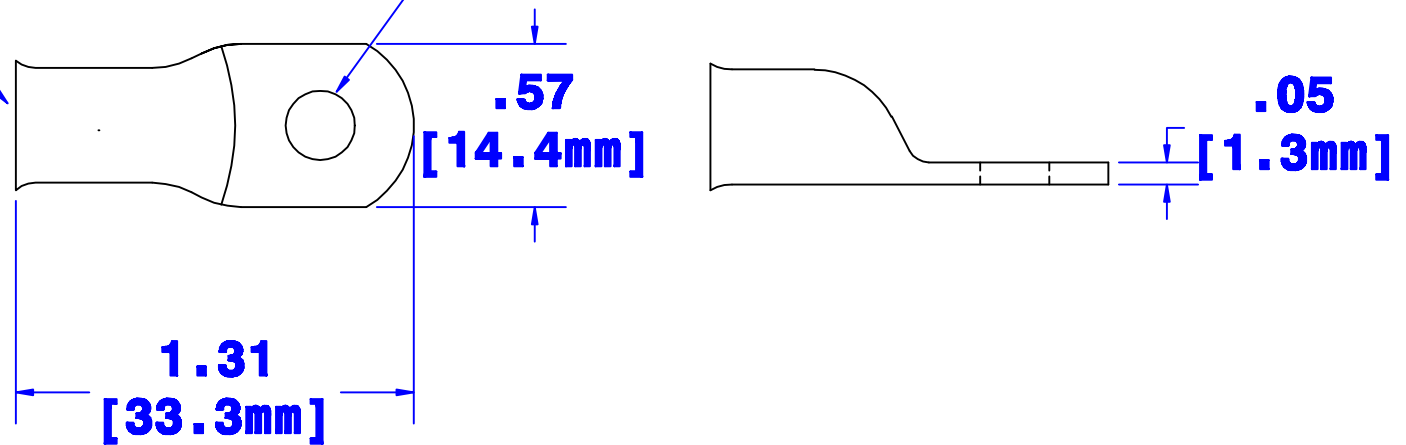

**ID sized for
8 ga[8mm²]
cable**

Hole for 3/8" [M10] stud

Property of <i>QUICK CABLE</i> 3700 Quick Dr. Frankville WI		TITLE 8 ga[8mm ²] MAX LUG 3/8" [M10] stud	
		PART # 105018	
Material & Treatment 100% Copper		Drawing # 105018-INFO	REV
		Sheet 1 or 1	

Rev	Date	By	Description	Tolerances, unless otherwise noted All dimensions are ref only	