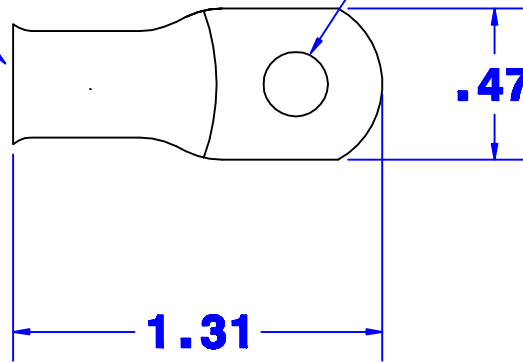

**ID sized for
8 ga cable**

Hole for 5/16" stud

Property of QUICK CABLE 3700 Quick Dr. Franksville WI		TITLE 8 ga MAX LUG straight 5/16" stud	
		PART # 105017	
Material & Treatment 100% Copper		Drawing # 105017-INFO	REV
		Sheet 1 of 1	

				Drawn By Paul	Date 7/11/03	Checked By Jim H	Scale None
Tolerances, unless otherwise noted All dimensions are ref only							
Rev	Date	By	Description				