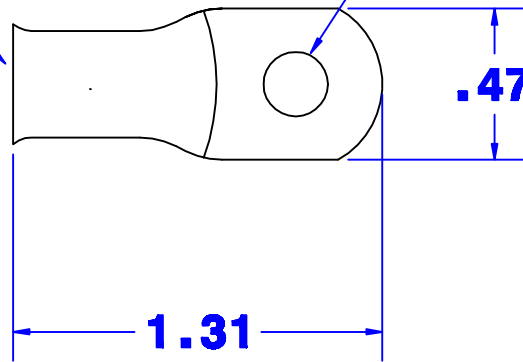

**ID sized for
8 ga cable**

Hole for 1/4" stud

Property of QUICK CABLE		TITLE 8 ga MAX LUG straight 1/4" stud	
		PART # 105016	
3700 Quick Dr. Frankville WI		Drawing # 105016-INFO	REV
Material & Treatment 100% Copper		Sheet 1 of 1	

			Drawn By Paul	Date 7/11/03	Checked By Jim H	Scale None
Tolerances, unless otherwise noted All dimensions are ref only						
Rev	Date	By	Description			