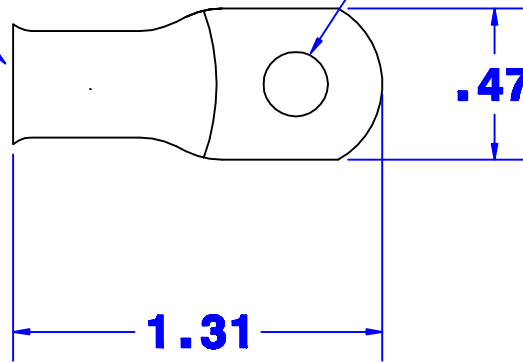

**ID sized for
8 ga cable**

Hole for #10 stud

Property of QUICK CABLE		TITLE 8 ga MAX LUG straight #10 stud	
		PART # 105015	
3700 Quick Dr. Frankville WI		Drawing # 105015-INFO	REV
Material & Treatment 100% Copper		Sheet 1 of 1	

			Drawn By Paul	Date 7/11/03	Checked By Jim H	Scale None
			Tolerances, unless otherwise noted All dimensions are ref only			
Rev	Date	By	Description			