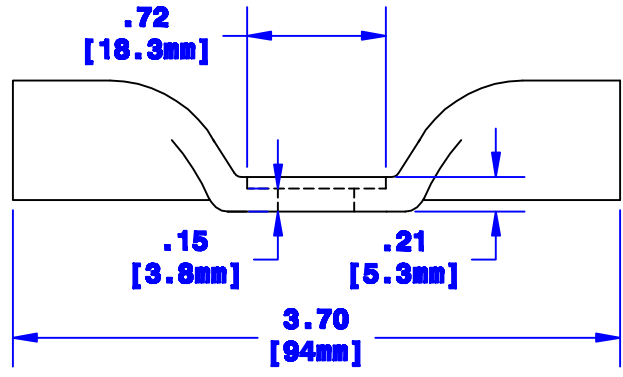

Quick Cable Reserves The Right to Alter Product Types, Their Technical Data, Dimensions, Style And Accessories Without Prior Notification.

ID Sized For 3/0 [81mm<sup>2</sup>] Stranded Cable  
 3/4" [19.1mm] Min Depth

Ø.74" [18.8mm]

Dia. May Vary Due to Manufacturing Process

<b>Property of</b> <b>QUICKCABLE®</b> 3700 Quick Drive Franksville, WI 53126 U.S.A. www.quickcable.com	<b>TITLE</b> <b>3/0 [81mm<sup>2</sup>]</b> <b>Magna Lug,</b> <b>Retro Fit</b>
	<b>PART #</b> <b>102680</b>
<b>Confidential and Proprietary Information</b>	

Material & Treatment	Drawing #	REV
Copper Tube Tin Plated	102680-INFO	B
Sheet 1 of 1		