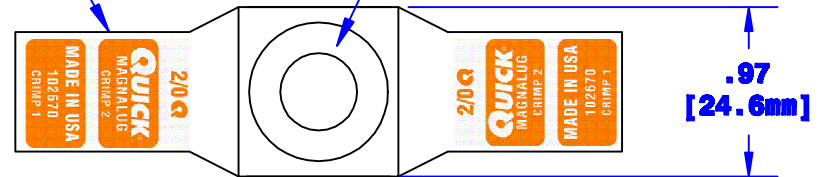

Quick Cable Reserves The Right to Alter Product Types, Their Technical Data, Dimensions, Style And Accessories Without Prior Notification.

Crimp Information Both Ends

Hole For 3/8" [M10] Stud

ID Sized For 2/0 [62mm²] Stranded Cable
3/4" [19.1mm] Min Depth

Ø.655" [16.5mm]

Dia. May Vary Due to Manufacturing Process

Property of QUICKCABLE® 3700 Quick Drive Franksville, WI 53126 U.S.A. www.quickcable.com	TITLE 2/0 [62mm²] Magna Lug, Retro Fit
	PART # 102670

Confidential and Proprietary Information

					Drawn By MEF	Date 01-09-03	Checked By RAH	Scale None	Material & Treatment Copper Tube Tin Plated	Drawing # 102670-INFO	REV B
B	04-12-12	2450	JMM	Redrawn; printing info updated	Tolerances, unless otherwise noted Dimensions are reference only					Sheet 1 of 1	
Rev	Date	ECN#	By	Description							