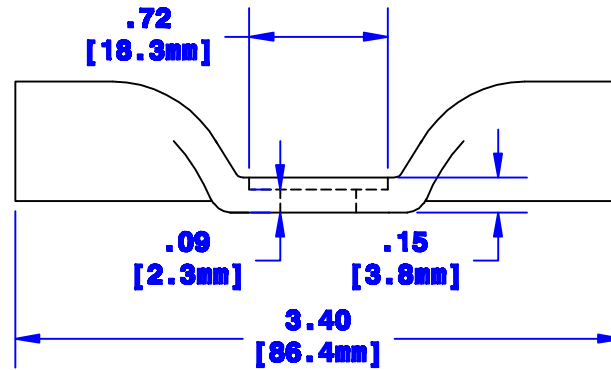

Quick Cable Reserves The Right to Alter Product Types, Their Technical Data, Dimensions, Style And Accessories Without Prior Notification.

Crimp Information Both Ends

Hole For 3/8" [M10] Stud

ID Sized For 2/0 [62mm²] Stranded Cable
3/4" [19.1mm] Min Depth

Ø.655" [16.5mm]

Dia. May Vary Due to Manufacturing Process

Property of QUICKCABLE® 3700 Quick Drive Franksville, WI 53126 U.S.A. www.quickcable.com	TITLE 2/0 [62mm²] Magna Lug, Retro Fit
	PART # 102670

Confidential and Proprietary Information

					Drawn By MEF	Date 01-09-03	Checked By RAH	Scale None	Material & Treatment Copper Tube Tin Plated	Drawing # 102670-INFO	REV B
B	04-12-12	2450	JMM	Redrawn; printing info updated	Tolerances, unless otherwise noted Dimensions are reference only					Sheet 1 of 1	
Rev	Date	ECN#	By	Description							