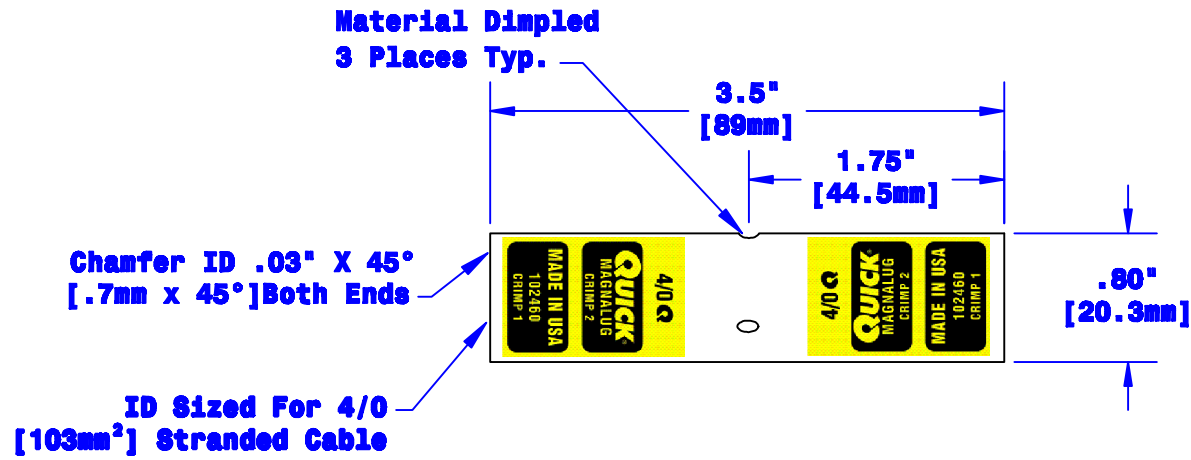

Quick Cable Reserves The Right to Alter Product Types, Their Technical Data, Dimensions, Style And Accessories Without Prior Notification.

Property of QUICKCABLE® 3700 Quick Drive Franksville, WI 53126 U.S.A. www.quickcable.com		TITLE Butt Splice Extra Long 4/0 [103mm²]
PART # 102460		
Confidential and Proprietary Information		
Material & Treatment Copper Tube Tin Plated	Drawing # 102460-INFO	REV B
Sheet 1 of 1		

				Drawn By Jim H	Date 06-22-04	Checked By Mike E	Scale None
				Tolerances, unless otherwise noted			
				Dimensions are reference only			
Rev	Date	ECN#	By	Description			
B	04-12-12	2450	JMH	Redrawn; printing info updated			