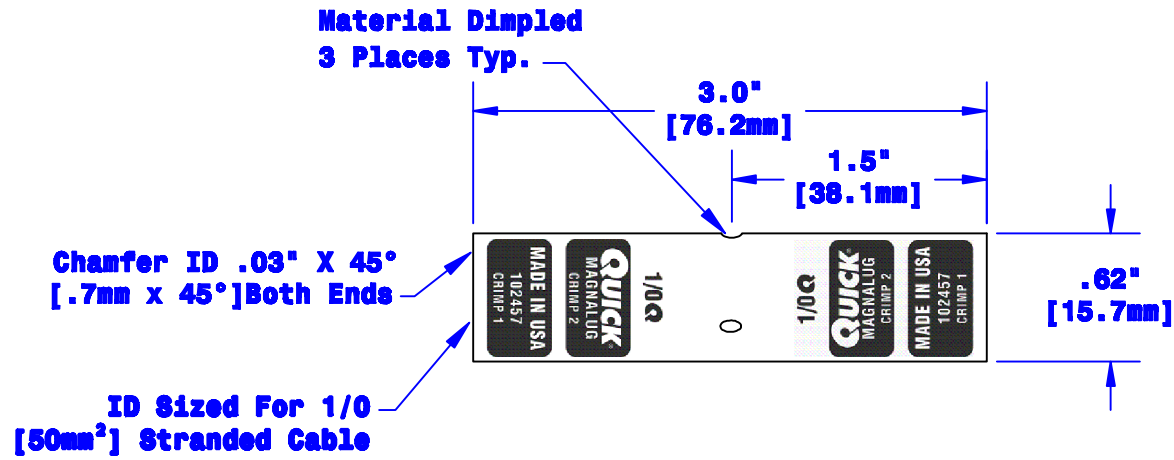

Quick Cable Reserves The Right to Alter Product Types, Their Technical Data, Dimensions, Style And Accessories Without Prior Notification.

Property of QUICKCABLE® 3700 Quick Drive Franksville, WI 53126 U.S.A. www.quickcable.com		TITLE Butt Splice Extra Long 1/0 [50mm²]
		PART # 102457
Confidential and Proprietary Information		
Material & Treatment Copper Tube Tin Plated	Drawing # 102457-INFO	REV B
		Sheet 1 of 1

				Drawn By Jim H	Date 06-22-04	Checked By Mike E	Scale None
B	04-12-12	2450	JMH	Redrawn; printing info updated			
Rev	Date	ECN#	By	Description			
				Tolerances, unless otherwise noted Dimensions are reference only			