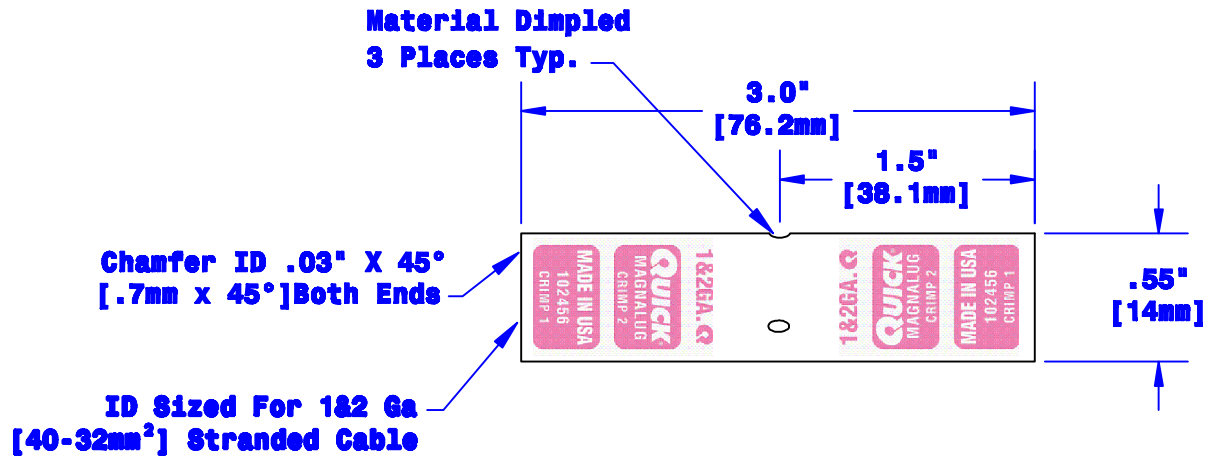

Quick Cable Reserves The Right to Alter Product Types, Their Technical Data, Dimensions, Style And Accessories Without Prior Notification.

Property of QUICKCABLE® 3700 Quick Drive Franksville, WI 53126 U.S.A. www.quickcable.com	TITLE Butt Splice Extra Long 1&2 Ga [40-32mm²]
	PART # 102456
Confidential and Proprietary Information	

					Drawn By Jim H	Date 06-22-04	Checked By Mike E	Scale None
					Tolerances, unless otherwise noted Dimensions are reference only			
Rev	Date	ECN#	By	Description				
B	04-12-12	2450	JMH	Redrawn; printing info updated				

Material & Treatment Copper Tube Tin Plated	Drawing # 102456-INFO	REV B
Sheet 1 of 1		