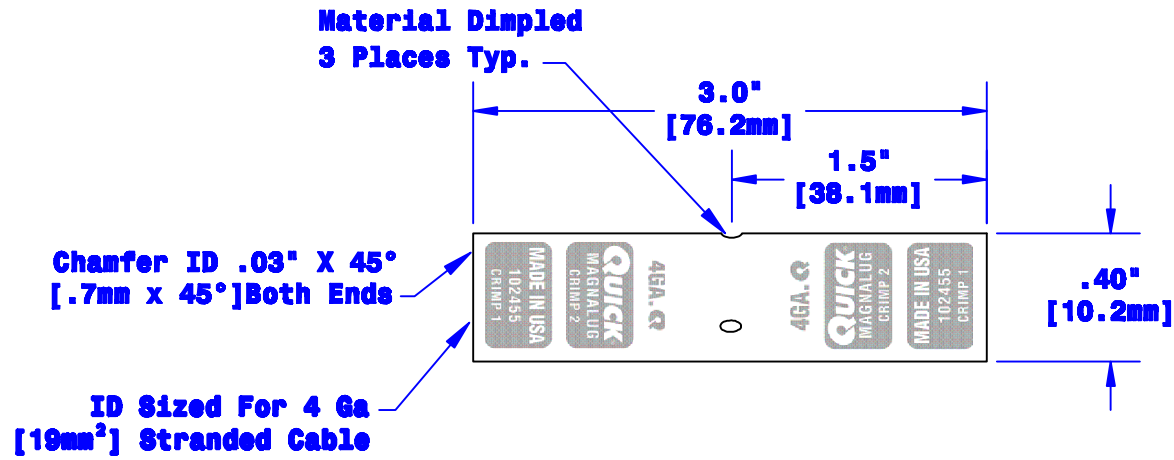

Quick Cable Reserves The Right to Alter Product Types, Their Technical Data, Dimensions, Style And Accessories Without Prior Notification.

Property of QUICKCABLE® 3700 Quick Drive Franksville, WI 53126 U.S.A. www.quickcable.com	TITLE Butt Splice Extra Long 4 Ga [19mm²]
	PART # 102455
Confidential and Proprietary Information	

					Drawn By Jim H	Date 06-22-04	Checked By Mike E	Scale None
					Tolerances, unless otherwise noted Dimensions are reference only			
Rev	Date	ECN#	By	Description				
B	04-12-12	2450	JMH	Redrawn; printing info updated				

Material & Treatment Copper Tube Tin Plated	Drawing # 102455-INFO	REV B
Sheet 1 of 1		