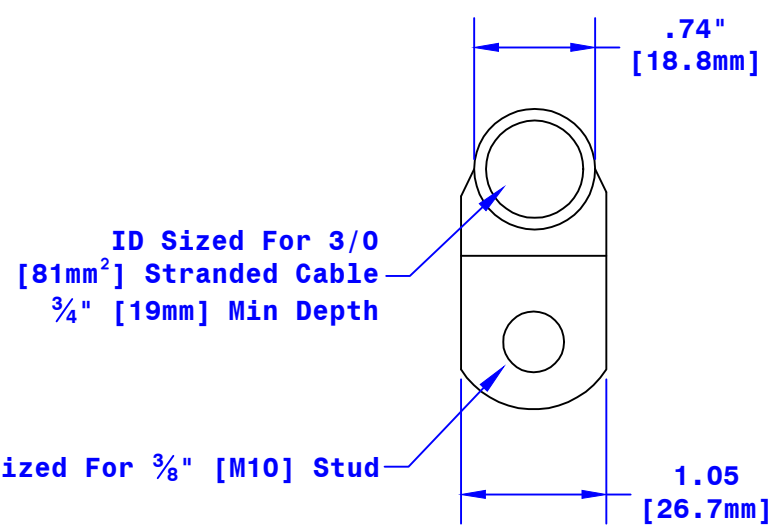

Quick Cable Reserves The Right to Alter Product Types, Their Technical Data, Dimensions, Style And Accessories Without Prior Notification.

Property of QUICKCABLE 3700 Quick Drive Franksville, WI 53126 U.S.A. www.quickcable.com	TITLE	3/0 Ga [81mm ²] 90° 3/8" [M10] Hole
	PART #	6430FL
Confidential and Proprietary Information		
Material & Treatment Copper Tube Tin Plated	Drawing #	6430FL-Info
	REV	B
Sheet 1 of 1		

Rev	Date	ECN#	By	Description	Drawn By	Date	Checked By	Scale
B	04-10-12	2459	JMH	Redrawn; printing info updated	Kirk A	10-24-07	Mike E	None
					Tolerances, unless otherwise noted Dimensions are reference only			