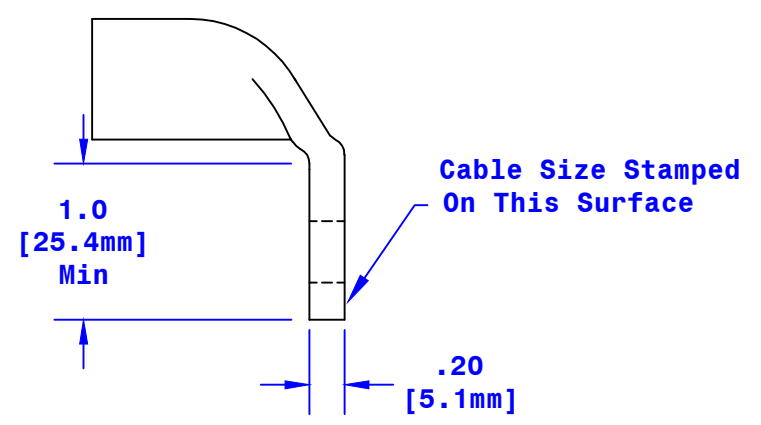

Quick Cable Reserves The Right to Alter Product Types, Their Technical Data, Dimensions, Style And Accessories Without Prior Notification.

Property of QUICKCABLE 3700 Quick Drive Franksville, WI 53126 U.S.A. www.quickcable.com	TITLE	3/0 Ga [81mm ²] 90° 3/8" [M10] Hole
	PART #	6430FL
Confidential and Proprietary Information		
Material & Treatment Copper Tube Tin Plated	Drawing #	6430FL-Info
	REV	B
Sheet 1 of 1		

Rev	Date	ECN#	By	Description	Drawn By	Date	Checked By	Scale
B	04-10-12	2459	JMH	Redrawn; printing info updated	Kirk A	10-24-07	Mike E	None
					Tolerances, unless otherwise noted Dimensions are reference only			