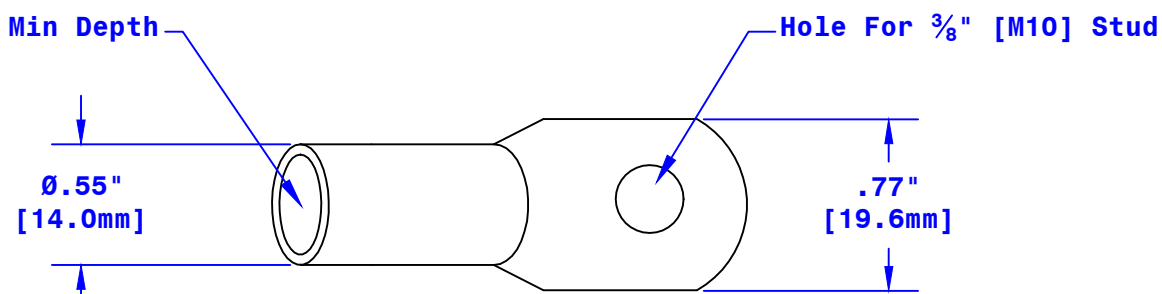

Quick Cable Reserves The Right to Alter Product Types, Their Technical Data, Dimensions, Style And Accessories Without Prior Notification.

ID Sized For 1 or 2 Ga
[40-32mm²] Stranded Cable
3/4" [19.1mm] Min Depth

Dia May Vary Due to Manufacturing Process

Crimp Info Printed On This Surface

Cable Size Stamped On This Surface

Property of QUICKCABLE 3700 Quick Drive Franksville, WI 53126 U.S.A. www.quickcable.com	TITLE
	1&2 Ga [40-32mm ²] 45° 3/8" [M10] Stud
	PART #
	6401FV

Confidential and Proprietary Information

					Drawn By	Date	Checked By	Scale	Material & Treatment Copper Tube Tin Plated	Drawing # 6401FV-Info	REV A
					Bill S	08-22-08	Mike E	None			
					Tolerances, unless otherwise noted				Sheet 1 of 1		
Rev	Date	ECN#	By	Description	Dimensions are reference only						
A	04-02-12	2459	JMH	Redrawn; printing info updated							