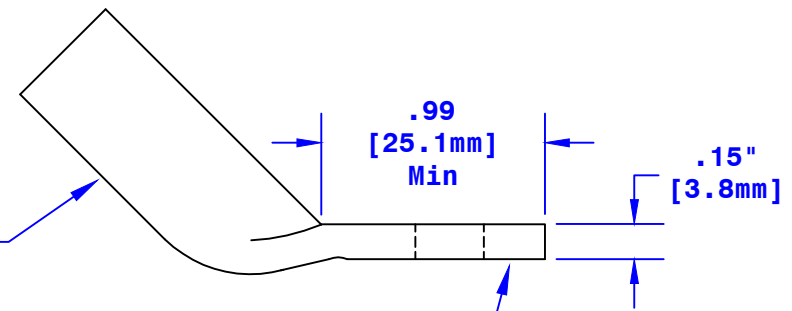

Quick Cable Reserves The Right to Alter Product Types, Their Technical Data, Dimensions, Style And Accessories Without Prior Notification.

ID Sized For 1 or 2 Ga
[40-32mm²] Stranded Cable
3/4" [19.1mm] Min Depth

Dia May Vary Due to Manufacturing Process

Crimp Info Printed On This Surface

Cable Size Stamped On This Surface

Property of QUICKCABLE 3700 Quick Drive Franksville, WI 53126 U.S.A. www.quickcable.com	TITLE
	1&2 Ga [40-32mm ²] 45° 3/8" [M10] Stud
	PART #
	6401FV

Confidential and Proprietary Information

					Drawn By	Date	Checked By	Scale	Material & Treatment Copper Tube Tin Plated	Drawing # 6401FV-Info	REV A
					Bill S	08-22-08	Mike E	None			
					Tolerances, unless otherwise noted				Sheet 1 of 1		
Rev	Date	ECN#	By	Description	Dimensions are reference only						
A	04-02-12	2459	JMH	Redrawn; printing info updated							