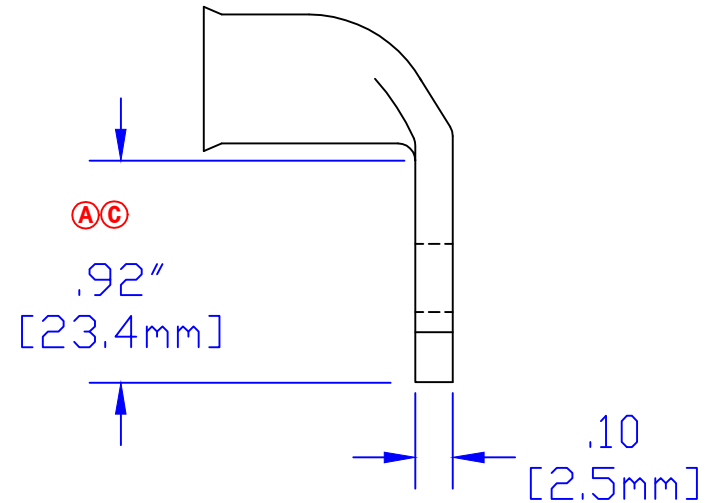

ID sized for 4/0 ga
[103mm²] cable

Hole for
1/2 [M12] Stud

Property of QUICK CABLE 3700 Quick Dr. Franksville WI	TITLE 4/0 ga [103mm ²]	
	90° 1/2 [M12]	
	PART # 5958HL	
Material & Treatment 100% Copper Tin plated	Drawing # 5958HL-INFO	REV C
	Sheet 1	Of 1

Rev	Date	ECN#	By	Description
C	2-08-18	3767	MRE	Updated Dimension
B	8-17-09	1991	BS	Updated Dimensions
A	3-18-04	718	JMH	Change width and length dim.

Drawn By Jim H	Date 7-24-03	Checked By Paul	Scale None
Tolerances, unless otherwise noted All dimensions are ref only			