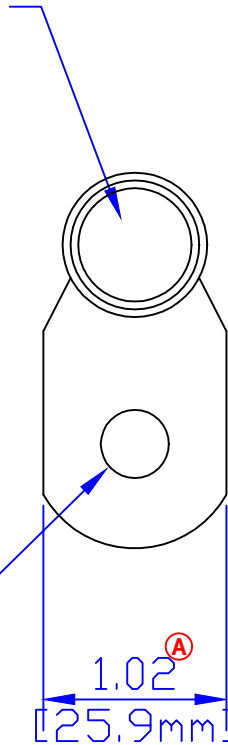

ID sized for 4/0 ga
[103mm²] cable

Hole for
1/2 [M12] Stud

Property of QUICK CABLE 3700 Quick Dr. Franksville WI	TITLE 4/0 ga [103mm ²]	
	90° 1/2 [M12]	
	PART # 5958HL	
Material & Treatment 100% Copper Tin plated	Drawing # 5958HL-INFO	REV C
	Sheet 1	Of 1

Rev	Date	ECN#	By	Description
C	2-08-18	3767	MRE	Updated Dimension
B	8-17-09	1991	BS	Updated Dimensions
A	3-18-04	718	JMH	Change width and length dim.

Drawn By Jim H	Date 7-24-03	Checked By Paul	Scale None
Tolerances, unless otherwise noted All dimensions are ref only			