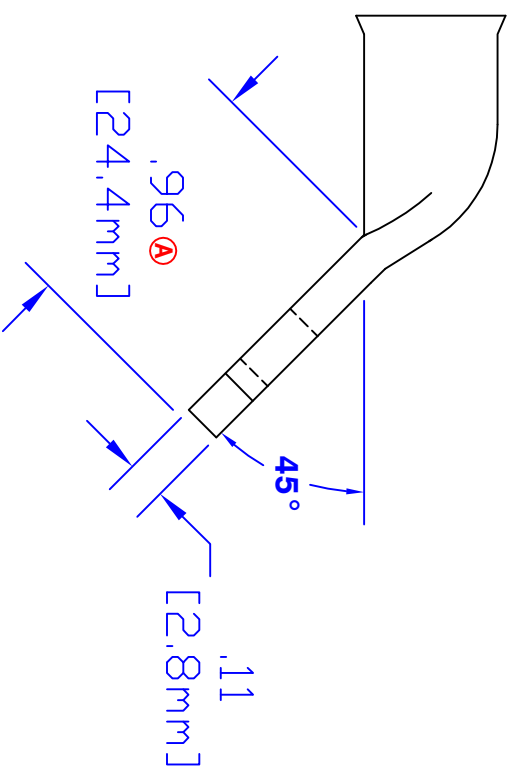

HOLE FOR 1/2" [M12] Stud

**ID Sized For
3/0 Ga [81mm²] Cable**

**Property of
QUICK CABLE**

3700 Quick Dr., Franksville WI

TITLE **3/0 Ga [81mm²]
45° 1/2" [M12]**

PART # **5957HV**

Drawn By **Jim H** Date **7-24-03** Checked By **Paul** Scale **None**

Tolerances, unless otherwise noted
All dimensions are ref only

Material & Treatment
**100% Copper
Tin Plated**

Drawing # **5957HV-INFO** REV **B**

Rev	Date	ECN#	By	Description
A	3-18-04	718	JMH	Change width and length dim.

Sheet **1** of **1**