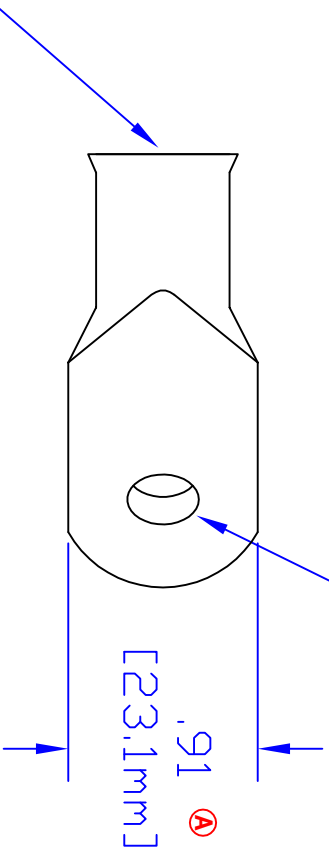

HOLE FOR 1/2" [M12] Stud

**ID Sized For
3/0 Ga [81mm²] Cable**

**Property of
QUICK CABLE**

3700 Quick Dr., Franksville WI

TITLE **3/0 Ga [81mm²]
45° 1/2" [M12]**

PART # **5957HV**

Drawn By **Jim H** Date **7-24-03** Checked By **Paul** Scale **None**

Tolerances, unless otherwise noted
All dimensions are ref only

Material & Treatment
**100% Copper
Tin Plated**

Drawing # **5957HV-INFO** REV **B**

Rev	Date	ECN#	By	Description
A	3-18-04	718	JMH	Change width and length dim.

Sheet **1** of **1**