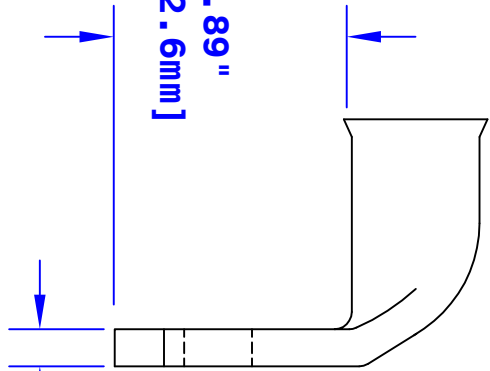

ID Sized For 3/0 Ga  
[81mm<sup>2</sup>] Cable

Hole For  
5/16" [M8] Stud

.91  
[23.1mm]

.89"  
[22.6mm]

.11  
[2.8mm]

Rev	Date	ECN#	By	Description

Drawn By	Date	Checked By	Scale
Jim H	10-19-09	Mike E	None
Tolerances, unless otherwise noted			
All dimensions are ref only			

<b>Property of</b> <b>QUICKCABLE®</b> 3700 Quick Drive Franksville, WI 53126 U.S.A. www.quickcable.com		<b>TITLE</b> 3/0 Ga [81mm <sup>2</sup> ] 90° 5/16" [M8]
<b>Confidential and Proprietary Information</b>		<b>PART #</b> 5957EL
<b>Material &amp; Treatment</b> 100% Copper Tin Plated		<b>Drawing #</b> 5957EL-INFO
<b>Sheet 1 of 1</b>		<b>REV</b>