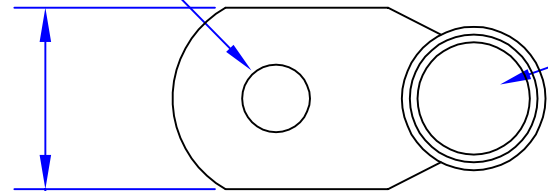

ID Sized For 3/0 Ga  
[81mm<sup>2</sup>] Cable

Hole For  
5/16" [M8] Stud

.91  
[23.1mm]

.89"  
[22.6mm]

.11  
[2.8mm]

Rev	Date	ECN#	By	Description

Drawn By	Date	Checked By	Scale
Jim H	10-19-09	Mike E	None
Tolerances, unless otherwise noted			
All dimensions are ref only			

<b>Property of</b> <b>QUICKCABLE®</b> 3700 Quick Drive Franksville, WI 53126 U.S.A. www.quickcable.com		<b>TITLE</b> 3/0 Ga [81mm <sup>2</sup> ] 90° 5/16" [M8]
<b>Confidential and Proprietary Information</b>		<b>PART #</b> 5957EL
<b>Material &amp; Treatment</b> 100% Copper Tin Plated		<b>Drawing #</b> 5957EL-INFO
<b>Sheet 1 of 1</b>		<b>REV</b>