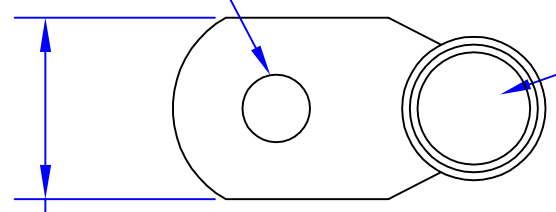

ID Sized For 3/0 Ga  
[81mm<sup>2</sup>] Cable

Hole for  
1/4 [M6] stud

.91  
[23.1mm]

.89"  
[22.6mm]

.10  
[2.5mm]

Rev	Date	ECN#	By	Description

Drawn By	Date	Checked By	Scale
Mark E	08-09-13	MIKE E	None
Tolerances, unless otherwise noted			
All dimensions are ref only			

Property of  
**QUICKCABLE**  
3700 Quick Drive  
Franksville, WI 53126  
U.S.A.  
www.quickcable.com

Confidential and Proprietary Information

TITLE	3/0 Ga [81mm <sup>2</sup> ] 90° 1/4 [M6]
PART #	5957DL
Drawing #	5957DL-INFO
Sheet	1 of 1
REV	