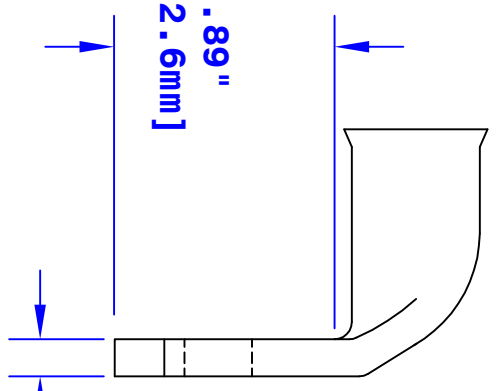

ID Sized For 3/0 Ga  
[81mm<sup>2</sup>] Cable

Hole for  
1/4 [M6] stud

.91  
[23.1mm]

.89"  
[22.6mm]

.10  
[2.5mm]

Rev	Date	ECN#	By	Description

Drawn By	Date	Checked By	Scale
Mark E	08-09-13	MIKE E	None
Tolerances, unless otherwise noted			
All dimensions are ref only			

Property of  
**QUICKCABLE**  
3700 Quick Drive  
Franksville, WI 53126  
U.S.A.  
www.quickcable.com

Confidential and Proprietary Information

TITLE	3/0 Ga [81mm <sup>2</sup> ] 90° 1/4 [M6]
PART #	5957DL
Drawing #	5957DL-INFO
Sheet	1 of 1
REV	