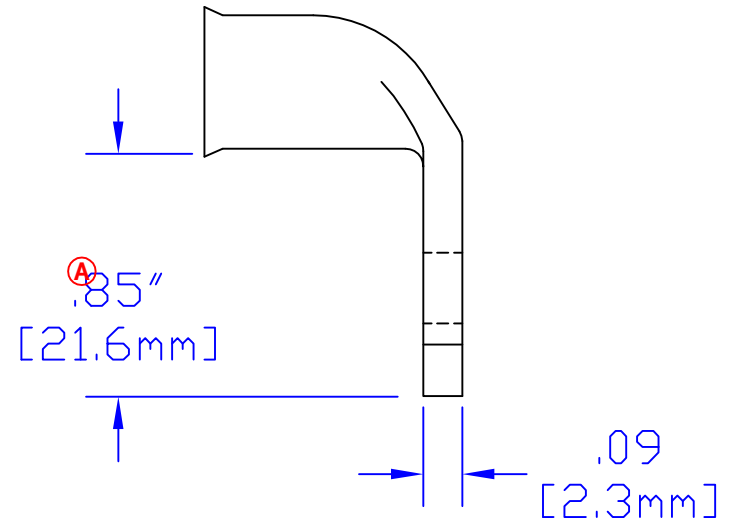

ID sized for 1/0 ga
[50mm²] cable

Hole for
1/2 [M12] Stud

Property of QUICK CABLE 3700 Quick Dr. Franksville WI	TITLE 1/0 ga [50mm ² 90° 1/2 [M12]
	PART # 5955HL
Material & Treatment 100% Copper Tin plated	Drawing # 5955HL-INFO
	REV B
	Sheet 1 of 1

Drawn By Jim H	Date 7-24-03	Checked By Paul	Scale None
Tolerances, unless otherwise noted All dimensions are ref only			
Rev	Date	ECN#	Description
B	8-17-09	1995	BS Updated Dimensions.
A	3-18-04	718	JMH Change width and length dim.