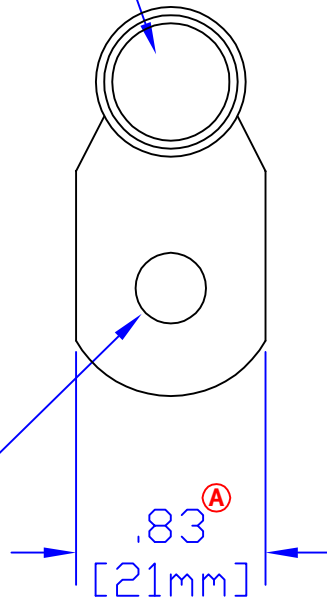

ID sized for 1/0 ga
[50mm²] cable

Hole for
1/2 [M12] Stud

Property of QUICK CABLE 3700 Quick Dr. Franksville WI	TITLE 1/0 ga [50mm ² 90° 1/2 [M12]
	PART # 5955HL
Material & Treatment 100% Copper Tin plated	Drawing # 5955HL-INFO
	REV B
	Sheet 1 of 1

Drawn By Jim H	Date 7-24-03	Checked By Paul	Scale None
Tolerances, unless otherwise noted All dimensions are ref only			
Rev	Date	ECN#	Description
B	8-17-09	1995	BS Updated Dimensions.
A	3-18-04	718	JMH Change width and length dim.