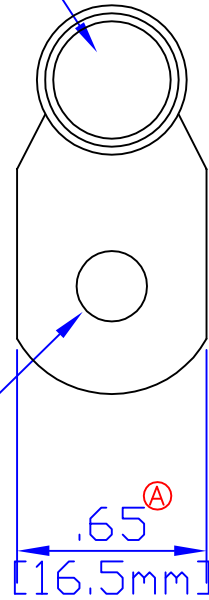

ID sized for
2 ga [32mm²] cable

Hole for
3/8 [M10] stud

Property of QUICK CABLE 3700 Quick Dr. Franksville WI	TITLE 2 ga [32mm ²] 90° 3/8 [M10]	
	PART # 5953FL	
Material & Treatment 100% Copper Tin plated	Drawing #	REV
	5953FL-INFO	B
Sheet 1		Of 1

Rev	Date	ECN#	By	Description
B	8-13-09	1991	BS	Update All Dimensions
A	3-18-04	718	JMH	Change width and length dim.

Drawn By Jim H	Date 7-24-03	Checked By Paul	Scale None
Tolerances, unless otherwise noted All dimensions are ref only			