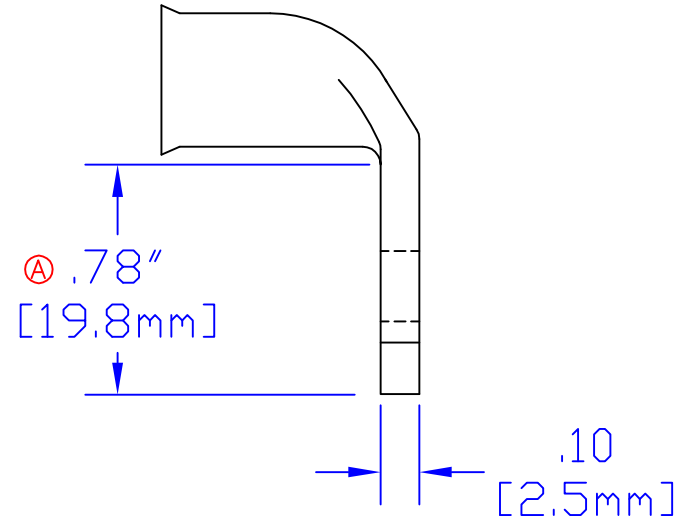

ID sized for
2 ga [32mm²] cable

Hole for
3/8 [M10] stud

Property of QUICK CABLE 3700 Quick Dr. Franksville WI	TITLE 2 ga [32mm ²] 90° 3/8 [M10]	
	PART # 5953FL	
Material & Treatment 100% Copper Tin plated	Drawing #	REV
	5953FL-INFO	B
Sheet 1		Of 1

Rev	Date	ECN#	By	Description
B	8-13-09	1991	BS	Update All Dimensions
A	3-18-04	718	JMH	Change width and length dim.

Drawn By Jim H	Date 7-24-03	Checked By Paul	Scale None
Tolerances, unless otherwise noted All dimensions are ref only			