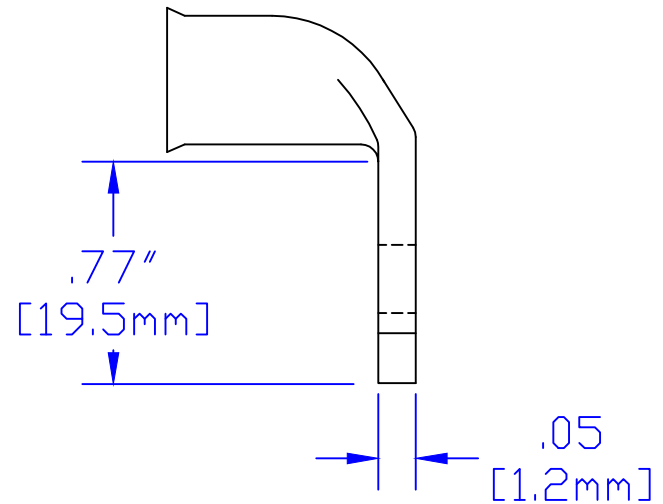

ID sized for  
6 ga [13mm<sup>2</sup>] cable

Hole for  
1/2" [M12] stud

Property of <b>QUICK CABLE</b>		TITLE 6 ga [13mm <sup>2</sup> ] 90° 1/2 [M12]	
3700 Quick Dr. Franksville WI		PART # 5951HL	
Material & Treatment 100% Copper Tin plated		Drawing # 5951HL-INFO	REV
All dimensions are ref only		Sheet 1	Of 1

Rev	Date	ECN#	By	Description	Drawn By GCV	Date 12-03-14	Checked By ME	Scale None
					Tolerances, unless otherwise noted			
					All dimensions are ref only			