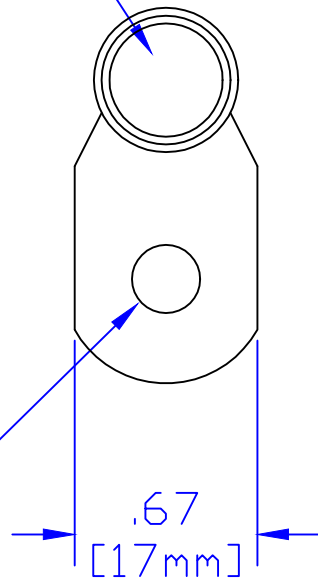

ID sized for  
6 ga [13mm<sup>2</sup>] cable

Hole for  
1/2" [M12] stud

Property of <b>QUICK CABLE</b>		TITLE 6 ga [13mm <sup>2</sup> ] 90° 1/2 [M12]	
3700 Quick Dr. Franksville WI		PART # 5951HL	
Material & Treatment 100% Copper Tin plated		Drawing # 5951HL-INFO	REV
All dimensions are ref only		Sheet 1	Of 1

Rev	Date	ECN#	By	Description	Drawn By GCV	Date 12-03-14	Checked By ME	Scale None
					Tolerances, unless otherwise noted			
					All dimensions are ref only			