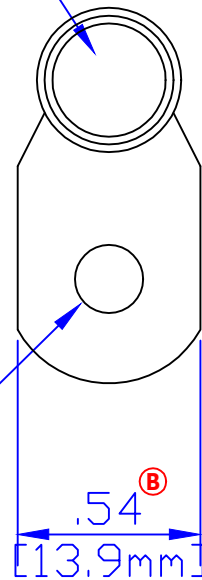

ID sized for
6 ga [13mm²] cable

Hole for
5/16" [M8] stud

Property of QUICK CABLE 3700 Quick Dr. Franksville WI	TITLE 6 ga [13mm²] 90° 5/16 [M8]	
	PART # 5951EL	
Material & Treatment 100% Copper Tin plated	Drawing #	REV
	Sheet 1	Of 1

Rev	Date	ECN#	By	Description
C	8-13-09	1991	BS	Update All Dimensions
B	3-26-07	1470	JMH	Change width dim.
A	3-18-04	718	JMH	Change width and length dim.

Drawn By	Date	Checked By	Scale
Jim H	7-24-03	Paul	None
Tolerances, unless otherwise noted All dimensions are ref only			