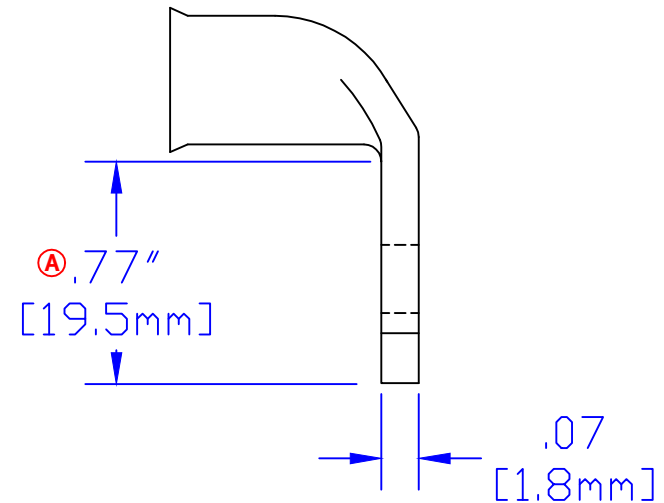

ID sized for
6 ga [13mm²] cable

Hole for
5/16" [M8] stud

Property of QUICK CABLE 3700 Quick Dr. Franksville WI	TITLE 6 ga [13mm²] 90° 5/16 [M8]	
	PART # 5951EL	
Material & Treatment 100% Copper Tin plated	Drawing #	REV
	Sheet 1	Of 1

Rev	Date	ECN#	By	Description
C	8-13-09	1991	BS	Update All Dimensions
B	3-26-07	1470	JMH	Change width dim.
A	3-18-04	718	JMH	Change width and length dim.

Drawn By	Date	Checked By	Scale
Jim H	7-24-03	Paul	None
Tolerances, unless otherwise noted All dimensions are ref only			