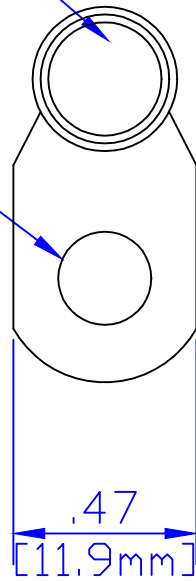

ID sized for  
8 ga [8mm<sup>2</sup>] cable

Hole for  
5/16 [M8] stud

<b>Property of</b> <b>QUICK CABLE</b> 3700 Quick Dr. Franksville WI	<b>TITLE</b> 8 ga [8mm <sup>2</sup> ] 90° 5/16 [m8]	
	<b>PART #</b> 5950EL	
	<b>Drawing #</b> 5950EL - INFO	<b>REV</b>
<b>Material &amp; Treatment</b> 100% Copper Tin plated		Sheet 1 of 1

					Drawn By <b>GCV</b>	Date <b>12-03-14</b>	Checked By <b>ME</b>	Scale <b>None</b>
					Tolerances, unless otherwise noted <b>All dimensions are ref only</b>			
<b>Rev</b>	<b>Date</b>	<b>ECN#</b>	<b>By</b>	<b>Description</b>				