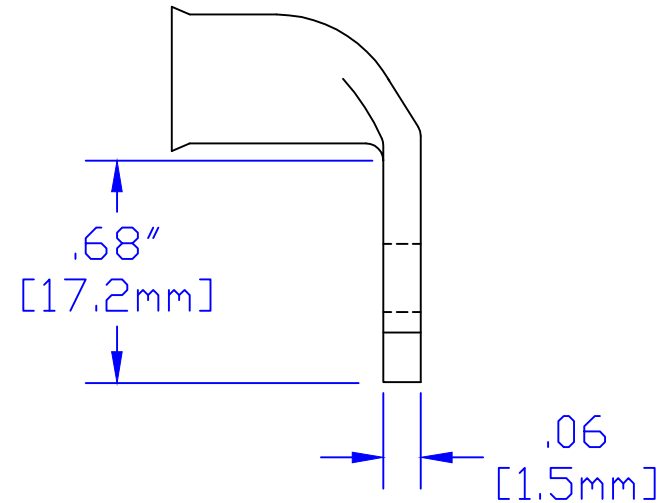

ID sized for  
8 ga [8mm<sup>2</sup>] cable

Hole for  
5/16 [M8] stud

<b>Property of</b> <b>QUICK CABLE</b> 3700 Quick Dr. Franksville WI	<b>TITLE</b> 8 ga [8mm <sup>2</sup> ] 90° 5/16 [m8]	
	<b>PART #</b> 5950EL	
	<b>Drawing #</b> 5950EL - INFO	<b>REV</b>
<b>Material &amp; Treatment</b> 100% Copper Tin plated		Sheet 1 of 1

					Drawn By <b>GCV</b>	Date <b>12-03-14</b>	Checked By <b>ME</b>	Scale <b>None</b>
					Tolerances, unless otherwise noted <b>All dimensions are ref only</b>			
<b>Rev</b>	<b>Date</b>	<b>ECN#</b>	<b>By</b>	<b>Description</b>				