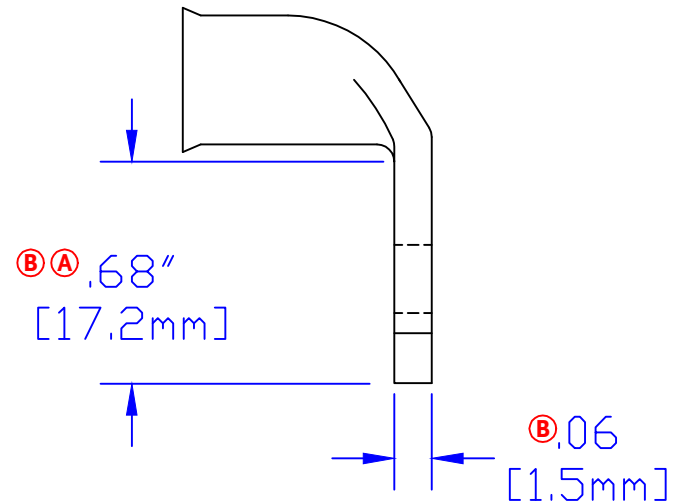

ID sized for
8 ga [8mm²] cable

Hole for
1/4 [M6] stud

Property of QUICK CABLE 3700 Quick Dr. Franksville WI	TITLE	8 ga [8mm ²] 90° 1/4 [m6]
	PART #	5950DL
Material & Treatment 100% Copper Tin plated	Drawing #	5950DL-INFO
	REV	B
Sheet		1 of 1

Rev	Date	ECN#	By	Description
B	8-13-09	1991	BS	Update All Dimensions
A	3-18-04	718	JMH	Change width and length dim.

Drawn By	Date	Checked By	Scale
Jim H	7-24-03	Paul	None
Tolerances, unless otherwise noted			
All dimensions are ref only			