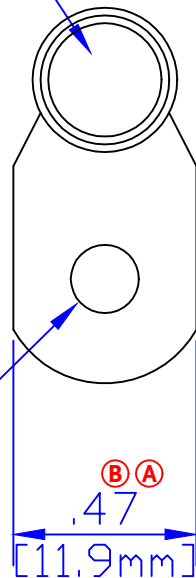

ID sized for
8 ga [8mm²] cable

Hole for
1/4 [M6] stud

Property of QUICK CABLE 3700 Quick Dr. Franksville WI	TITLE	8 ga [8mm ²] 90° 1/4 [m6]
	PART #	5950DL
Material & Treatment 100% Copper Tin plated	Drawing #	5950DL-INFO
	REV	B
Sheet		1 of 1

Rev	Date	ECN#	By	Description
B	8-13-09	1991	BS	Update All Dimensions
A	3-18-04	718	JMH	Change width and length dim.

Drawn By	Date	Checked By	Scale
Jim H	7-24-03	Paul	None
Tolerances, unless otherwise noted			
All dimensions are ref only			